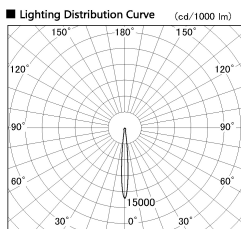

Item no. SD382-2810W9030-R-IK

Series Name: Cylinder Arm Reflector in-track tracklight.(SD382-R-IK)

■ Direct Horizontal Illuminance SD382-2810W9030-R-IK

φ	Illuminance Angle	Beam Angle	Vertical Illuminance(lx)
	10°	10°	121390
170			30350
1	50000		13490
	20000		7590
340	10000		4860
2			3370
520	5000		2480
3			1900
690			

Installation	Track mount
Type	Reflector type tracklight : Cylinder Arm type
Fixture wattage	28W
Beam angle	10deg
Color Temp.	3000K
CRI	Ra>90
Luminous	2275 lm
Body	Die-castaluminumalloy
Body finish	White
Trim finish	N/A
Reflector finish	N/A
IP Rate	IP20
Light source	COB module
Input Voltage	AC220~240V
Dimming Type	Non-Dimmable
Certificate	CE,CCC
Cut Hole	N/A