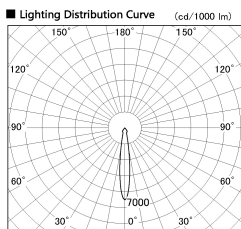

Item no. SD382-2815W9030-R-IK

Series Name: Cylinder Arm Reflector in-track tracklight.(SD382-R-IK)

■ Direct Horizontal Illuminance SD382-2815W9030-R-IK

φ	Illuminance Angle	Beam Angle	Vertical Illuminance(lx)
240	14°	15°	71780
480			17940
730			7980
980			4490
			2870
			1990
			1460
			1120

Installation	Track mount
Type	Reflector type tracklight : Cylinder Arm type
Fixture wattage	28W
Beam angle	15deg
Color Temp.	3000K
CRI	Ra>90
Luminous	2829 lm
Body	Die-castaluminumalloy
Body finish	White
Trim finish	N/A
Reflector finish	N/A
IP Rate	IP20
Light source	COB module
Input Voltage	AC220~240V
Dimming Type	Non-Dimmable
Certificate	CE,CCC
Cut Hole	N/A