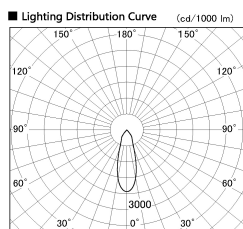

Item no. SD382-2830W9030-R-IK

Series Name: Cylinder Arm Reflector in-track tracklight.(SD382-R-IK)

■ Direct Horizontal Illuminance SD382-2830W9030-R-IK

Illuminance Angle	Beam Angle	Vertical Illuminance (lx)
30°	32°	28680
		7170
		3190
		1790
		1150
		800
		590
		450

Installation	Track mount
Type	Reflector type tracklight : Cylinder Arm type
Fixture wattage	28W
Beam angle	32deg
Color Temp.	3000K
CRI	Ra>90
Luminous	3072 lm
Body	Die-castaluminumalloy
Body finish	White
Trim finish	N/A
Reflector finish	N/A
IP Rate	IP20
Light source	COB module
Input Voltage	AC220~240V
Dimming Type	Non-Dimmable
Certificate	CE,CCC
Cut Hole	N/A