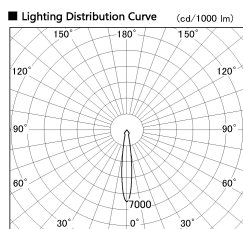

Item no. SD382-2615W9030-R-IK

Series Name: Cylinder Arm Reflector in-track tracklight.(SD382-R-IK)

■ Direct Horizontal Illuminance SD382-2615W9030-R-IK

Illuminance Angle	Beam Angle	Vertical Illuminance(lx)
14°	1	62090
	2	15520
15°	1	6900
	2	3880
20°	1	2480
	2	1720
30°	1	1270
	2	970

Installation	Track mount
Type	Reflector type tracklight : Cylinder Arm type
Fixture wattage	24W
Beam angle	15deg
Color Temp.	3000K
CRI	Ra>90
Luminous	2447 lm
Body	Die-castaluminumalloy
Body finish	White
Trim finish	N/A
Reflector finish	N/A
IP Rate	IP20
Light source	COB module
Input Voltage	AC220~240V
Dimming Type	Non-Dimmable
Certificate	CE,CCC
Cut Hole	N/A