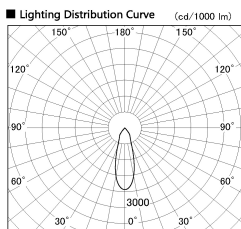

Item no. SD382-2630W9030-R-IK

Series Name: Cylinder Arm Reflector in-track tracklight.(SD382-R-IK)

■ Direct Horizontal Illuminance SD382-2630W9030-R-IK

Illuminance Angle	Beam Angle	Vertical Illuminance (lx)
30°	32°	24810
1	10000	6200
2	5000	2760
3	2000	1550
1070	1000	990
1600	500	690
2140	0	510
		390

Installation	Track mount
Type	Reflector type tracklight : Cylinder Arm type
Fixture wattage	24W
Beam angle	32deg
Color Temp.	3000K
CRI	Ra>90
Luminous	2657 lm
Body	Die-castaluminumalloy
Body finish	White
Trim finish	N/A
Reflector finish	N/A
IP Rate	IP20
Light source	COB module
Input Voltage	AC220~240V
Dimming Type	Non-Dimmable
Certificate	CE,CCC
Cut Hole	N/A