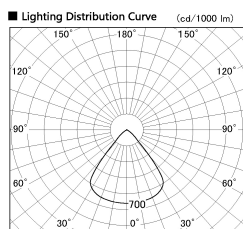

Item no. SD382-2660W9030-R-IK

Series Name: Cylinder Arm Reflector in-track tracklight.(SD382-R-IK)

Installation	Track mount
Type	Reflector type tracklight : Cylinder Arm type
Fixture wattage	24W
Beam angle	79deg
Color Temp.	3000K
CRI	Ra>90
Luminous	2287 lm
Body	Die-castaluminumalloy
Body finish	White
Trim finish	N/A
Reflector finish	N/A
IP Rate	IP20
Light source	COB module
Input Voltage	AC220~240V
Dimming Type	Non-Dimmable
Certificate	CE,CCC
Cut Hole	N/A