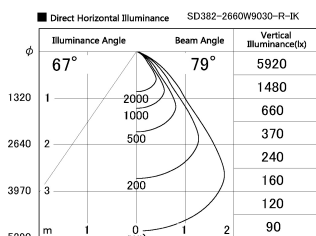

Item no. SD382-2660W9030-R-IK

Series Name: Cylinder Arm Reflector in-track tracklight.(SD382-R-IK)

Installation	Track mount
Type	Reflector type tracklight : Cylinder Arm type
Fixture wattage	24W
Beam angle	79deg
Color Temp.	3000K
CRI	Ra>90
Luminous	2287 lm
Body	Die-castaluminumalloy
Body finish	White
Trim finish	N/A
Reflector finish	N/A
IP Rate	IP20
Light source	COB module
Input Voltage	AC220~240V
Dimming Type	Non-Dimmable
Certificate	CE,CCC
Cut Hole	N/A