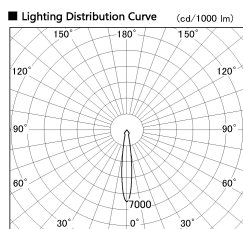

Item no. SD382-2015W9030-R-IK

Series Name: Cylinder Arm Reflector in-track tracklight.(SD382-R-IK)

■ Direct Horizontal Illuminance SD382-2015W9030-R-IK

φ	Illuminance Angle	Beam Angle	Vertical Illuminance (lx)
240	14°	15°	52190
1			13050
			5800
			3260
480	2		2090
			1450
730	3		1070
			820
980	m		

Installation	Track mount
Type	Reflector type tracklight : Cylinder Arm type
Fixture wattage	21W
Beam angle	15deg
Color Temp.	3000K
CRI	Ra>90
Luminous	2057 lm
Body	Die-castaluminumalloy
Body finish	White
Trim finish	N/A
Reflector finish	N/A
IP Rate	IP20
Light source	COB module
Input Voltage	AC220~240V
Dimming Type	Non-Dimmable
Certificate	CE,CCC
Cut Hole	N/A