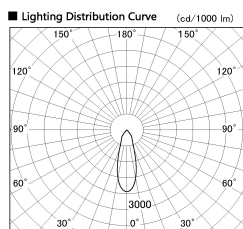

Item no. SD382-2030W9030-R-IK

Series Name: Cylinder Arm Reflector in-track tracklight.(SD382-R-IK)

■ Direct Horizontal Illuminance SD382-2030W9030-R-IK

Illuminance Angle	Beam Angle	Vertical Illuminance (lx)
30°	32°	20860
1		5210
10000		2320
5000		1300
2000		830
1000		580
500		430
2140	1	330

Installation	Track mount
Type	Reflector type tracklight : Cylinder Arm type
Fixture wattage	21W
Beam angle	32deg
Color Temp.	3000K
CRI	Ra>90
Luminous	2234 lm
Body	Die-castaluminumalloy
Body finish	White
Trim finish	N/A
Reflector finish	N/A
IP Rate	IP20
Light source	COB module
Input Voltage	AC220~240V
Dimming Type	Non-Dimmable
Certificate	CE,CCC
Cut Hole	N/A