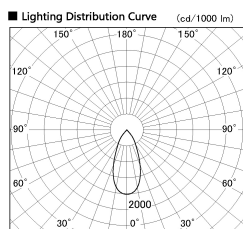

Item no. SD382-2040W9030-R-IK

Series Name: Cylinder Arm Reflector in-track tracklight.(SD382-R-IK)

■ Direct Horizontal Illuminance SD382-2040W9030-R-IK

Illuminance Angle	Beam Angle	Vertical Illuminance (lx)
39°	44°	14520
		3630
		1610
		910
		580
		400
		300
		230

Installation	Track mount
Type	Reflector type tracklight : Cylinder Arm type
Fixture wattage	21W
Beam angle	44deg
Color Temp.	3000K
CRI	Ra>90
Luminous	2233 lm
Body	Die-castaluminumalloy
Body finish	White
Trim finish	N/A
Reflector finish	N/A
IP Rate	IP20
Light source	COB module
Input Voltage	AC220~240V
Dimming Type	Non-Dimmable
Certificate	CE,CCC
Cut Hole	N/A