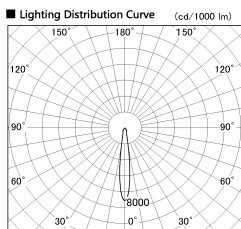

Item no. SD382-2515W9030-R-IK

Series Name: Cylinder Arm Reflector in-track tracklight.(SD382-R-IK)

■ Direct Horizontal Illuminance SD382-2515W9030-R-IK

φ	Illuminance Angle	Beam Angle	Vertical Illuminance(lx)
240	14°	15°	54410
480			13600
730			6050
980			3400
			2180
			1510
			1110
			850

Installation	Track mount
Type	Reflector type tracklight : Cylinder Arm type
Fixture wattage	24W
Beam angle	15deg
Color Temp.	3000K
CRI	Ra>90
Luminous	1857 lm
Body	Die-castaluminumalloy
Body finish	White
Trim finish	N/A
Reflector finish	N/A
IP Rate	IP20
Light source	COB module
Input Voltage	AC220~240V
Dimming Type	Non-Dimmable
Certificate	CE,CCC
Cut Hole	N/A