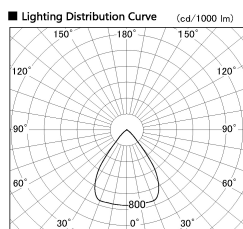

Item no. SD382-2560W9030-R-IK

Series Name: Cylinder Arm Reflector in-track tracklight.(SD382-R-IK)

Installation	Track mount
Type	Reflector type tracklight : Cylinder Arm type
Fixture wattage	24W
Beam angle	73deg
Color Temp.	3000K
CRI	Ra>90
Luminous	2013 lm
Body	Die-castaluminumalloy
Body finish	White
Trim finish	N/A
Reflector finish	N/A
IP Rate	IP20
Light source	COB module
Input Voltage	AC220~240V
Dimming Type	Non-Dimmable
Certificate	CE,CCC
Cut Hole	N/A