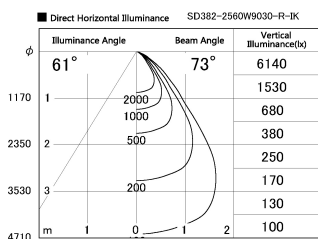

Item no. SD382-2560W9030-R-IK

Series Name: Cylinder Arm Reflector in-track tracklight.(SD382-R-IK)

Installation	Track mount
Type	Reflector type tracklight : Cylinder Arm type
Fixture wattage	24W
Beam angle	73deg
Color Temp.	3000K
CRI	Ra>90
Luminous	2013 lm
Body	Die-castaluminumalloy
Body finish	White
Trim finish	N/A
Reflector finish	N/A
IP Rate	IP20
Light source	COB module
Input Voltage	AC220~240V
Dimming Type	Non-Dimmable
Certificate	CE,CCC
Cut Hole	N/A