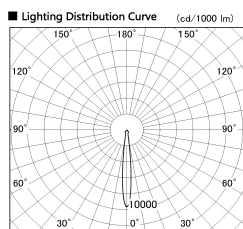

Item no. SD382-3515W9035-R-IK

Series Name: Cylinder Arm Reflector in-track tracklight.(SD382-R-IK)

■ Direct Horizontal Illuminance SD382-3515W9035-R-IK

φ	Illuminance Angle	Beam Angle	Vertical Illuminance(lx)
190	11°	12°	118530
1	50000		29630
	20000		13170
380	10000		7410
2			4740
570	5000		3290
3			2420
770			1850

Installation	Track mount
Type	Reflector type tracklight : Cylinder Arm type
Fixture wattage	36W
Beam angle	12deg
Color Temp.	3500K
CRI	Ra>90
Luminous	3051 lm
Body	Die-castaluminumalloy
Body finish	White
Trim finish	N/A
Reflector finish	N/A
IP Rate	IP20
Light source	COB module
Input Voltage	AC220~240V
Dimming Type	Non-Dimmable
Certificate	CE,CCC
Cut Hole	N/A