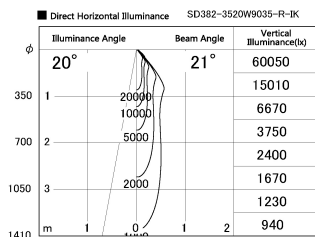

Item no. SD382-3520W9035-R-IK

Series Name: Cylinder Arm Reflector in-track tracklight.(SD382-R-IK)

Installation	Track mount
Type	Reflector type tracklight : Cylinder Arm type
Fixture wattage	36W
Beam angle	21deg
Color Temp.	3500K
CRI	Ra>90
Luminous	3785 lm
Body	Die-castaluminumalloy
Body finish	White
Trim finish	N/A
Reflector finish	N/A
IP Rate	IP20
Light source	COB module
Input Voltage	AC220~240V
Dimming Type	Non-Dimmable
Certificate	CE,CCC
Cut Hole	N/A