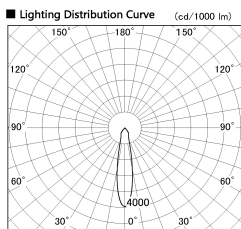

Item no. SD382-3520W9035-R-IK

Series Name: Cylinder Arm Reflector in-track tracklight.(SD382-R-IK)

Installation	Track mount
Type	Reflector type tracklight : Cylinder Arm type
Fixture wattage	36W
Beam angle	21deg
Color Temp.	3500K
CRI	Ra>90
Luminous	3785 lm
Body	Die-castaluminumalloy
Body finish	White
Trim finish	N/A
Reflector finish	N/A
IP Rate	IP20
Light source	COB module
Input Voltage	AC220~240V
Dimming Type	Non-Dimmable
Certificate	CE,CCC
Cut Hole	N/A