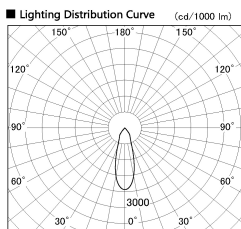

Item no. SD382-3530W9035-R-IK

Series Name: Cylinder Arm Reflector in-track tracklight.(SD382-R-IK)

Installation	Track mount
Type	Reflector type tracklight : Cylinder Arm type
Fixture wattage	36W
Beam angle	32deg
Color Temp.	3500K
CRI	Ra>90
Luminous	3835 lm
Body	Die-castaluminumalloy
Body finish	White
Trim finish	N/A
Reflector finish	N/A
IP Rate	IP20
Light source	COB module
Input Voltage	AC220~240V
Dimming Type	Non-Dimmable
Certificate	CE,CCC
Cut Hole	N/A