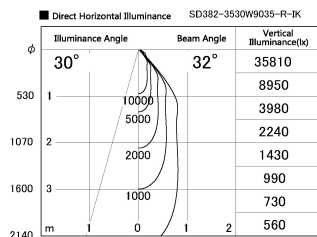

Item no. SD382-3530W9035-R-IK

Series Name: Cylinder Arm Reflector in-track tracklight.(SD382-R-IK)

Installation	Track mount
Type	Reflector type tracklight : Cylinder Arm type
Fixture wattage	36W
Beam angle	32deg
Color Temp.	3500K
CRI	Ra>90
Luminous	3835 lm
Body	Die-castaluminumalloy
Body finish	White
Trim finish	N/A
Reflector finish	N/A
IP Rate	IP20
Light source	COB module
Input Voltage	AC220~240V
Dimming Type	Non-Dimmable
Certificate	CE,CCC
Cut Hole	N/A