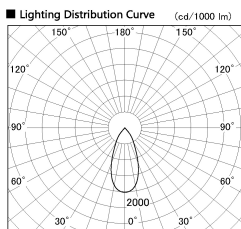

Item no. SD382-3540W9035-R-IK

Series Name: Cylinder Arm Reflector in-track tracklight.(SD382-R-IK)

Installation	Track mount
Type	Reflector type tracklight : Cylinder Arm type
Fixture wattage	36W
Beam angle	44deg
Color Temp.	3500K
CRI	Ra>90
Luminous	3834 lm
Body	Die-castaluminumalloy
Body finish	White
Trim finish	N/A
Reflector finish	N/A
IP Rate	IP20
Light source	COB module
Input Voltage	AC220~240V
Dimming Type	Non-Dimmable
Certificate	CE,CCC
Cut Hole	N/A