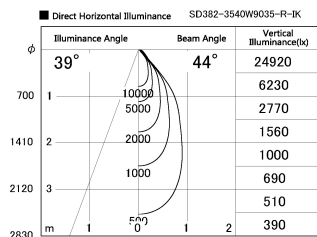

Item no. SD382-3540W9035-R-IK

Series Name: Cylinder Arm Reflector in-track tracklight.(SD382-R-IK)

Installation	Track mount
Type	Reflector type tracklight : Cylinder Arm type
Fixture wattage	36W
Beam angle	44deg
Color Temp.	3500K
CRI	Ra>90
Luminous	3834 lm
Body	Die-castaluminumalloy
Body finish	White
Trim finish	N/A
Reflector finish	N/A
IP Rate	IP20
Light source	COB module
Input Voltage	AC220~240V
Dimming Type	Non-Dimmable
Certificate	CE,CCC
Cut Hole	N/A