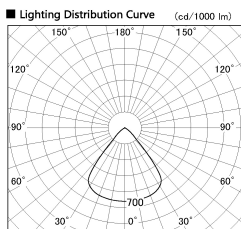

Item no. SD382-3560W9035-R-IK

Series Name: Cylinder Arm Reflector in-track tracklight.(SD382-R-IK)

Installation	Track mount
Type	Reflector type tracklight : Cylinder Arm type
Fixture wattage	36W
Beam angle	79deg
Color Temp.	3500K
CRI	Ra>90
Luminous	3302 lm
Body	Die-castaluminumalloy
Body finish	White
Trim finish	N/A
Reflector finish	N/A
IP Rate	IP20
Light source	COB module
Input Voltage	AC220~240V
Dimming Type	Non-Dimmable
Certificate	CE,CCC
Cut Hole	N/A