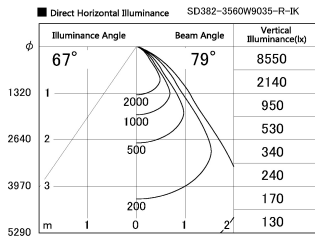

Item no. SD382-3560W9035-R-IK

Series Name: Cylinder Arm Reflector in-track tracklight.(SD382-R-IK)

Installation	Track mount
Type	Reflector type tracklight : Cylinder Arm type
Fixture wattage	36W
Beam angle	79deg
Color Temp.	3500K
CRI	Ra>90
Luminous	3302 lm
Body	Die-castaluminumalloy
Body finish	White
Trim finish	N/A
Reflector finish	N/A
IP Rate	IP20
Light source	COB module
Input Voltage	AC220~240V
Dimming Type	Non-Dimmable
Certificate	CE,CCC
Cut Hole	N/A