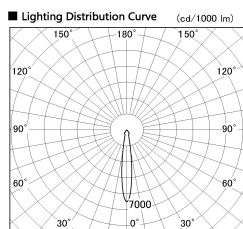

Item no. SD382-2815W9035-R-IK

Series Name: Cylinder Arm Reflector in-track tracklight.(SD382-R-IK)

■ Direct Horizontal Illuminance SD382-2815W9035-R-IK

φ	Illuminance Angle	Beam Angle	Vertical Illuminance(lx)
240	14°	15°	71070
480			17770
730			7900
980			4440
			2840
			1970
			1450
			1110

Installation	Track mount
Type	Reflector type tracklight : Cylinder Arm type
Fixture wattage	28W
Beam angle	15deg
Color Temp.	3500K
CRI	Ra>90
Luminous	2801 lm
Body	Die-castaluminumalloy
Body finish	White
Trim finish	N/A
Reflector finish	N/A
IP Rate	IP20
Light source	COB module
Input Voltage	AC220~240V
Dimming Type	Non-Dimmable
Certificate	CE,CCC
Cut Hole	N/A