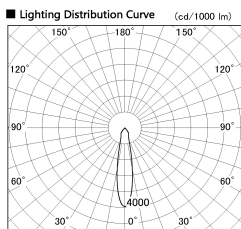

Item no. SD382-2820W9035-R-IK

Series Name: Cylinder Arm Reflector in-track tracklight.(SD382-R-IK)

■ Direct Horizontal Illuminance SD382-2820W9035-R-IK

Illuminance Angle	Beam Angle	Vertical Illuminance(lx)
20°	21°	47610
		11900
		5290
		2980
		1900
		1320
		970
		740

Installation	Track mount
Type	Reflector type tracklight : Cylinder Arm type
Fixture wattage	28W
Beam angle	21deg
Color Temp.	3500K
CRI	Ra>90
Luminous	3001 lm
Body	Die-castaluminumalloy
Body finish	White
Trim finish	N/A
Reflector finish	N/A
IP Rate	IP20
Light source	COB module
Input Voltage	AC220~240V
Dimming Type	Non-Dimmable
Certificate	CE,CCC
Cut Hole	N/A