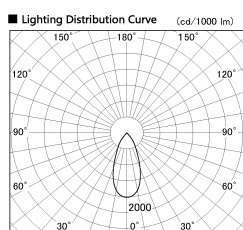

Item no. SD382-2640W9035-R-IK

Series Name: Cylinder Arm Reflector in-track tracklight.(SD382-R-IK)

Installation	Track mount
Type	Reflector type tracklight : Cylinder Arm type
Fixture wattage	24W
Beam angle	44deg
Color Temp.	3500K
CRI	Ra>90
Luminous	2629 lm
Body	Die-castaluminumalloy
Body finish	White
Trim finish	N/A
Reflector finish	N/A
IP Rate	IP20
Light source	COB module
Input Voltage	AC220~240V
Dimming Type	Non-Dimmable
Certificate	CE,CCC
Cut Hole	N/A