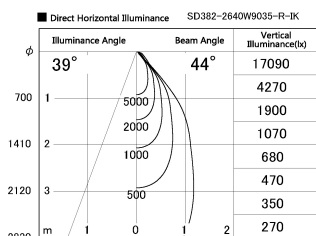

Item no. SD382-2640W9035-R-IK

Series Name: Cylinder Arm Reflector in-track tracklight.(SD382-R-IK)

Installation	Track mount
Type	Reflector type tracklight : Cylinder Arm type
Fixture wattage	24W
Beam angle	44deg
Color Temp.	3500K
CRI	Ra>90
Luminous	2629 lm
Body	Die-castaluminumalloy
Body finish	White
Trim finish	N/A
Reflector finish	N/A
IP Rate	IP20
Light source	COB module
Input Voltage	AC220~240V
Dimming Type	Non-Dimmable
Certificate	CE,CCC
Cut Hole	N/A