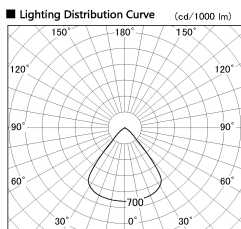

Item no. SD382-2660W9035-R-IK

Series Name: Cylinder Arm Reflector in-track tracklight.(SD382-R-IK)

Installation	Track mount
Type	Reflector type tracklight : Cylinder Arm type
Fixture wattage	24W
Beam angle	79deg
Color Temp.	3500K
CRI	Ra>90
Luminous	2264 lm
Body	Die-castaluminumalloy
Body finish	White
Trim finish	N/A
Reflector finish	N/A
IP Rate	IP20
Light source	COB module
Input Voltage	AC220~240V
Dimming Type	Non-Dimmable
Certificate	CE,CCC
Cut Hole	N/A