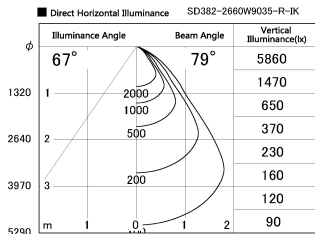

Item no. SD382-2660W9035-R-IK

Series Name: Cylinder Arm Reflector in-track tracklight.(SD382-R-IK)

Installation	Track mount
Type	Reflector type tracklight : Cylinder Arm type
Fixture wattage	24W
Beam angle	79deg
Color Temp.	3500K
CRI	Ra>90
Luminous	2264 lm
Body	Die-castaluminumalloy
Body finish	White
Trim finish	N/A
Reflector finish	N/A
IP Rate	IP20
Light source	COB module
Input Voltage	AC220~240V
Dimming Type	Non-Dimmable
Certificate	CE,CCC
Cut Hole	N/A