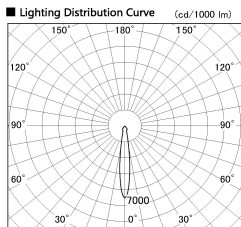

Item no. SD382-2015W9035-R-IK

Series Name: Cylinder Arm Reflector in-track tracklight.(SD382-R-IK)

■ Direct Horizontal Illuminance SD382-2015W9035-R-IK

φ	Illuminance Angle	Beam Angle	Vertical Illuminance(lx)
240	14°	15°	51660
1			12910
			5740
480			3230
2			2070
730			1430
3			1050
980			810

Installation	Track mount
Type	Reflector type tracklight : Cylinder Arm type
Fixture wattage	21W
Beam angle	15deg
Color Temp.	3500K
CRI	Ra>90
Luminous	2036 lm
Body	Die-castaluminumalloy
Body finish	White
Trim finish	N/A
Reflector finish	N/A
IP Rate	IP20
Light source	COB module
Input Voltage	AC220~240V
Dimming Type	Non-Dimmable
Certificate	CE,CCC
Cut Hole	N/A