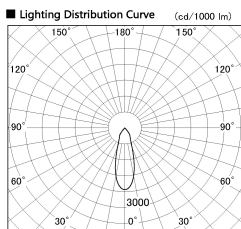

Item no. SD382-2030W9035-R-IK

Series Name: Cylinder Arm Reflector in-track tracklight.(SD382-R-IK)

■ Direct Horizontal Illuminance SD382-2030W9035-R-IK

Illuminance Angle	Beam Angle	Vertical Illuminance (lx)
30°	32°	20650
1	10000	5160
5000	2290	
2000	1290	
1000	830	
500	570	
320	420	
2140	320	

Installation	Track mount
Type	Reflector type tracklight : Cylinder Arm type
Fixture wattage	21W
Beam angle	32deg
Color Temp.	3500K
CRI	Ra>90
Luminous	2212 lm
Body	Die-castaluminumalloy
Body finish	White
Trim finish	N/A
Reflector finish	N/A
IP Rate	IP20
Light source	COB module
Input Voltage	AC220~240V
Dimming Type	Non-Dimmable
Certificate	CE,CCC
Cut Hole	N/A