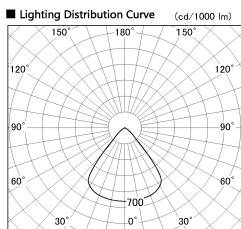

Item no. SD382-2060W9035-R-IK

Series Name: Cylinder Arm Reflector in-track tracklight.(SD382-R-IK)

Installation	Track mount
Type	Reflector type tracklight : Cylinder Arm type
Fixture wattage	21W
Beam angle	79deg
Color Temp.	3500K
CRI	Ra>90
Luminous	1904 lm
Body	Die-castaluminumalloy
Body finish	White
Trim finish	N/A
Reflector finish	N/A
IP Rate	IP20
Light source	COB module
Input Voltage	AC220~240V
Dimming Type	Non-Dimmable
Certificate	CE,CCC
Cut Hole	N/A