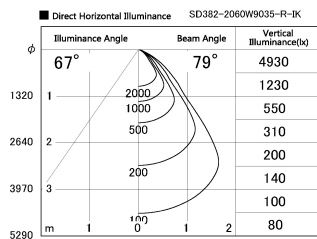

Item no. SD382-2060W9035-R-IK

Series Name: Cylinder Arm Reflector in-track tracklight.(SD382-R-IK)

Installation	Track mount
Type	Reflector type tracklight : Cylinder Arm type
Fixture wattage	21W
Beam angle	79deg
Color Temp.	3500K
CRI	Ra>90
Luminous	1904 lm
Body	Die-castaluminumalloy
Body finish	White
Trim finish	N/A
Reflector finish	N/A
IP Rate	IP20
Light source	COB module
Input Voltage	AC220~240V
Dimming Type	Non-Dimmable
Certificate	CE,CCC
Cut Hole	N/A