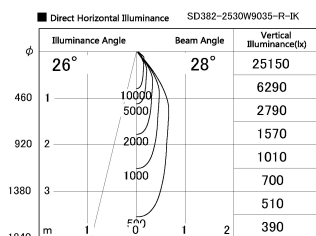

Item no. SD382-2530W9035-R-IK

Series Name: Cylinder Arm Reflector in-track tracklight.(SD382-R-IK)

Installation	Track mount
Type	Reflector type tracklight : Cylinder Arm type
Fixture wattage	24W
Beam angle	28deg
Color Temp.	3500K
CRI	Ra>90
Luminous	2331 lm
Body	Die-castaluminumalloy
Body finish	White
Trim finish	N/A
Reflector finish	N/A
IP Rate	IP20
Light source	COB module
Input Voltage	AC220~240V
Dimming Type	Non-Dimmable
Certificate	CE,CCC
Cut Hole	N/A