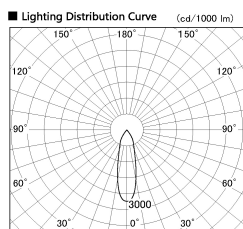

Item no. SD382-2530W9035-R-IK

Series Name: Cylinder Arm Reflector in-track tracklight.(SD382-R-IK)

Installation	Track mount
Type	Reflector type tracklight : Cylinder Arm type
Fixture wattage	24W
Beam angle	28deg
Color Temp.	3500K
CRI	Ra>90
Luminous	2331 lm
Body	Die-castaluminumalloy
Body finish	White
Trim finish	N/A
Reflector finish	N/A
IP Rate	IP20
Light source	COB module
Input Voltage	AC220~240V
Dimming Type	Non-Dimmable
Certificate	CE,CCC
Cut Hole	N/A