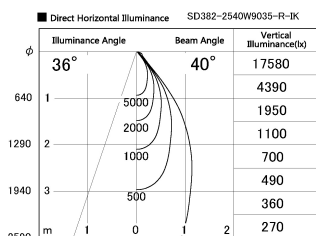

Item no. SD382-2540W9035-R-IK

Series Name: Cylinder Arm Reflector in-track tracklight.(SD382-R-IK)

Installation	Track mount
Type	Reflector type tracklight : Cylinder Arm type
Fixture wattage	24W
Beam angle	40deg
Color Temp.	3500K
CRI	Ra>90
Luminous	2389 lm
Body	Die-castaluminumalloy
Body finish	White
Trim finish	N/A
Reflector finish	N/A
IP Rate	IP20
Light source	COB module
Input Voltage	AC220~240V
Dimming Type	Non-Dimmable
Certificate	CE,CCC
Cut Hole	N/A