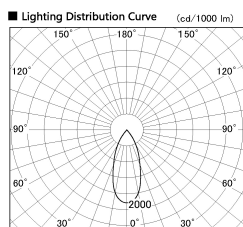

Item no. SD382-2540W9035-R-IK

Series Name: Cylinder Arm Reflector in-track tracklight.(SD382-R-IK)

Installation	Track mount
Type	Reflector type tracklight : Cylinder Arm type
Fixture wattage	24W
Beam angle	40deg
Color Temp.	3500K
CRI	Ra>90
Luminous	2389 lm
Body	Die-castaluminumalloy
Body finish	White
Trim finish	N/A
Reflector finish	N/A
IP Rate	IP20
Light source	COB module
Input Voltage	AC220~240V
Dimming Type	Non-Dimmable
Certificate	CE,CCC
Cut Hole	N/A