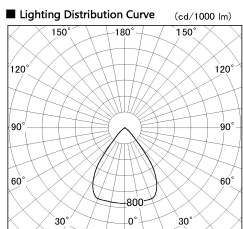

Item no. SD382-2560W9035-R-IK

Series Name: Cylinder Arm Reflector in-track tracklight.(SD382-R-IK)

Installation	Track mount
Type	Reflector type tracklight : Cylinder Arm type
Fixture wattage	24W
Beam angle	73deg
Color Temp.	3500K
CRI	Ra>90
Luminous	1993 lm
Body	Die-castaluminumalloy
Body finish	White
Trim finish	N/A
Reflector finish	N/A
IP Rate	IP20
Light source	COB module
Input Voltage	AC220~240V
Dimming Type	Non-Dimmable
Certificate	CE,CCC
Cut Hole	N/A