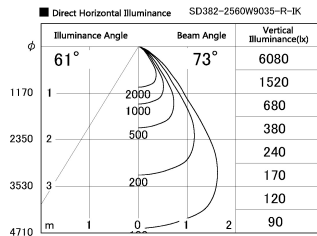

Item no. SD382-2560W9035-R-IK

Series Name: Cylinder Arm Reflector in-track tracklight.(SD382-R-IK)

Installation	Track mount
Type	Reflector type tracklight : Cylinder Arm type
Fixture wattage	24W
Beam angle	73deg
Color Temp.	3500K
CRI	Ra>90
Luminous	1993 lm
Body	Die-castaluminumalloy
Body finish	White
Trim finish	N/A
Reflector finish	N/A
IP Rate	IP20
Light source	COB module
Input Voltage	AC220~240V
Dimming Type	Non-Dimmable
Certificate	CE,CCC
Cut Hole	N/A