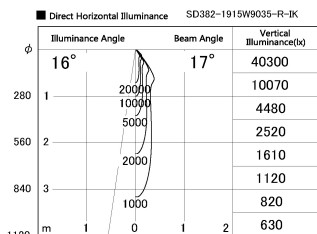

Item no. SD382-1915W9035-R-IK

Series Name: Cylinder Arm Reflector in-track tracklight.(SD382-R-IK)

Installation	Track mount
Type	Reflector type tracklight : Cylinder Arm type
Fixture wattage	18.6W
Beam angle	17deg
Color Temp.	3500K
CRI	Ra>90
Luminous	1703 lm
Body	Die-castaluminumalloy
Body finish	White
Trim finish	N/A
Reflector finish	N/A
IP Rate	IP20
Light source	COB module
Input Voltage	AC220~240V
Dimming Type	Non-Dimmable
Certificate	CE,CCC
Cut Hole	N/A