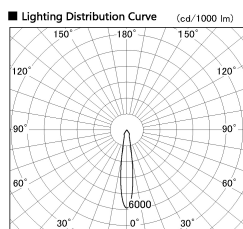

Item no. SD382-1915W9035-R-IK

Series Name: Cylinder Arm Reflector in-track tracklight.(SD382-R-IK)

Installation	Track mount
Type	Reflector type tracklight : Cylinder Arm type
Fixture wattage	18.6W
Beam angle	17deg
Color Temp.	3500K
CRI	Ra>90
Luminous	1703 lm
Body	Die-castaluminumalloy
Body finish	White
Trim finish	N/A
Reflector finish	N/A
IP Rate	IP20
Light source	COB module
Input Voltage	AC220~240V
Dimming Type	Non-Dimmable
Certificate	CE,CCC
Cut Hole	N/A