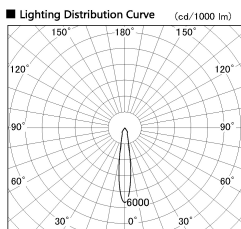

Item no. SD382-0815W9035-R-IK

Series Name: Cylinder Arm Reflector in-track tracklight.(SD382-R-IK)

■ Direct Horizontal Illuminance SD382-0815W9035-R-IK

φ	Illuminance Angle	Beam Angle	Vertical Illuminance(lx)
1	17°	17°	15760
290			3940
1			1750
590			990
2			630
890			440
3			320
1190			250

Installation	Track mount
Type	Reflector type tracklight : Cylinder Arm type
Fixture wattage	7.5W
Beam angle	17deg
Color Temp.	3500K
CRI	Ra>90
Luminous	698 lm
Body	Die-castaluminumalloy
Body finish	White
Trim finish	N/A
Reflector finish	N/A
IP Rate	IP20
Light source	COB module
Input Voltage	AC220~240V
Dimming Type	Non-Dimmable
Certificate	CE,CCC
Cut Hole	N/A