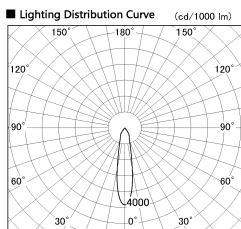

Item no. SD382-0820W9035-R-IK

Series Name: Cylinder Arm Reflector in-track tracklight.(SD382-R-IK)

■ Direct Horizontal Illuminance SD382-0820W9035-R-IK

Illuminance Angle	Beam Angle	Vertical Illuminance (lx)
20°	21°	10680
350		2670
700		1190
1050		670
1410		430
		300
		220
		170

Installation	Track mount
Type	Reflector type tracklight : Cylinder Arm type
Fixture wattage	7.5W
Beam angle	21deg
Color Temp.	3500K
CRI	Ra>90
Luminous	687 lm
Body	Die-castaluminumalloy
Body finish	White
Trim finish	N/A
Reflector finish	N/A
IP Rate	IP20
Light source	COB module
Input Voltage	AC220~240V
Dimming Type	Non-Dimmable
Certificate	CE,CCC
Cut Hole	N/A