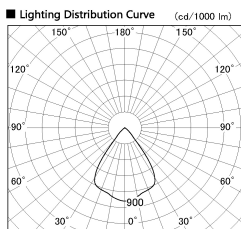

Item no. SD382-0860W9035-R-IK

Series Name: Cylinder Arm Reflector in-track tracklight.(SD382-R-IK)

Installation	Track mount
Type	Reflector type tracklight : Cylinder Arm type
Fixture wattage	7.5W
Beam angle	71deg
Color Temp.	3500K
CRI	Ra>90
Luminous	634 lm
Body	Die-castaluminumalloy
Body finish	White
Trim finish	N/A
Reflector finish	N/A
IP Rate	IP20
Light source	COB module
Input Voltage	AC220~240V
Dimming Type	Non-Dimmable
Certificate	CE,CCC
Cut Hole	N/A