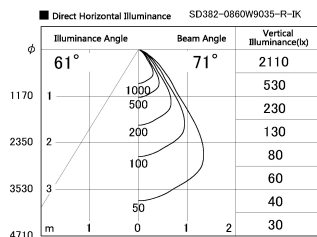

Item no. SD382-0860W9035-R-IK

Series Name: Cylinder Arm Reflector in-track tracklight.(SD382-R-IK)

Installation	Track mount
Type	Reflector type tracklight : Cylinder Arm type
Fixture wattage	7.5W
Beam angle	71deg
Color Temp.	3500K
CRI	Ra>90
Luminous	634 lm
Body	Die-castaluminumalloy
Body finish	White
Trim finish	N/A
Reflector finish	N/A
IP Rate	IP20
Light source	COB module
Input Voltage	AC220~240V
Dimming Type	Non-Dimmable
Certificate	CE,CCC
Cut Hole	N/A