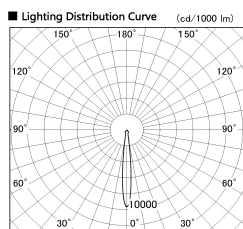

Item no. SD382-3515W9040-R-IK

Series Name: Cylinder Arm Reflector in-track tracklight.(SD382-R-IK)

■ Direct Horizontal Illuminance SD382-3515W9040-R-IK

φ	Illuminance Angle	Beam Angle	Vertical Illuminance(lx)
190	11°	12°	122020
1			30510
			50000
			20000
380	2		13560
			7630
			10000
570	3		4880
			3390
770	m	1	2490
		2	1910

Installation	Track mount
Type	Reflector type tracklight : Cylinder Arm type
Fixture wattage	36W
Beam angle	12deg
Color Temp.	4000K
CRI	Ra>90
Luminous	3141 lm
Body	Die-castaluminumalloy
Body finish	White
Trim finish	N/A
Reflector finish	N/A
IP Rate	IP20
Light source	COB module
Input Voltage	AC220~240V
Dimming Type	Non-Dimmable
Certificate	CE,CCC
Cut Hole	N/A