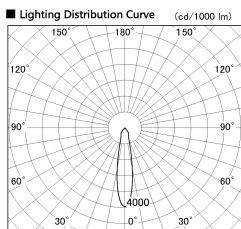

Item no. SD382-3520W9040-R-IK

Series Name: Cylinder Arm Reflector in-track tracklight.(SD382-R-IK)

■ Direct Horizontal Illuminance SD382-3520W9040-R-IK

Illuminance Angle	Beam Angle	Vertical Illuminance (lx)
20°	21°	60890
		15220
		6770
		3810
		2440
1050	3	1690
		1240
		950
350	1	2000
		10000
700	2	5000
		2000

Installation	Track mount
Type	Reflector type tracklight : Cylinder Arm type
Fixture wattage	36W
Beam angle	21deg
Color Temp.	4000K
CRI	Ra>90
Luminous	3838 lm
Body	Die-castaluminumalloy
Body finish	White
Trim finish	N/A
Reflector finish	N/A
IP Rate	IP20
Light source	COB module
Input Voltage	AC220~240V
Dimming Type	Non-Dimmable
Certificate	CE,CCC
Cut Hole	N/A