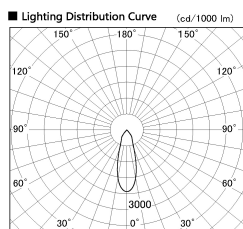

Item no. SD382-3530W9040-R-IK

Series Name: Cylinder Arm Reflector in-track tracklight.(SD382-R-IK)

Installation	Track mount
Type	Reflector type tracklight : Cylinder Arm type
Fixture wattage	36W
Beam angle	32deg
Color Temp.	4000K
CRI	Ra>90
Luminous	3889 lm
Body	Die-castaluminumalloy
Body finish	White
Trim finish	N/A
Reflector finish	N/A
IP Rate	IP20
Light source	COB module
Input Voltage	AC220~240V
Dimming Type	Non-Dimmable
Certificate	CE,CCC
Cut Hole	N/A