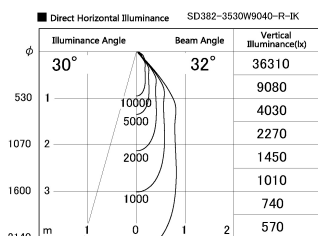

Item no. SD382-3530W9040-R-IK

Series Name: Cylinder Arm Reflector in-track tracklight.(SD382-R-IK)

Installation	Track mount
Type	Reflector type tracklight : Cylinder Arm type
Fixture wattage	36W
Beam angle	32deg
Color Temp.	4000K
CRI	Ra>90
Luminous	3889 lm
Body	Die-castaluminumalloy
Body finish	White
Trim finish	N/A
Reflector finish	N/A
IP Rate	IP20
Light source	COB module
Input Voltage	AC220~240V
Dimming Type	Non-Dimmable
Certificate	CE,CCC
Cut Hole	N/A