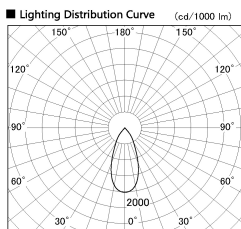

Item no. SD382-3540W9040-R-IK

Series Name: Cylinder Arm Reflector in-track tracklight.(SD382-R-IK)

■ Direct Horizontal Illuminance SD382-3540W9040-R-IK

Illuminance Angle	Beam Angle	Vertical Illuminance(lx)
39°	44°	25270
700	1	6320
1410	2	2810
2120	3	1580
2830	m	1010
		700
		520
		390

Installation	Track mount
Type	Reflector type tracklight : Cylinder Arm type
Fixture wattage	36W
Beam angle	44deg
Color Temp.	4000K
CRI	Ra>90
Luminous	3888 lm
Body	Die-castaluminumalloy
Body finish	White
Trim finish	N/A
Reflector finish	N/A
IP Rate	IP20
Light source	COB module
Input Voltage	AC220~240V
Dimming Type	Non-Dimmable
Certificate	CE,CCC
Cut Hole	N/A