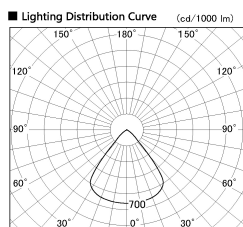

Item no. SD382-3560W9040-R-IK

Series Name: Cylinder Arm Reflector in-track tracklight.(SD382-R-IK)

Installation	Track mount
Type	Reflector type tracklight : Cylinder Arm type
Fixture wattage	36W
Beam angle	79deg
Color Temp.	4000K
CRI	Ra>90
Luminous	3348 lm
Body	Die-castaluminumalloy
Body finish	White
Trim finish	N/A
Reflector finish	N/A
IP Rate	IP20
Light source	COB module
Input Voltage	AC220~240V
Dimming Type	Non-Dimmable
Certificate	CE,CCC
Cut Hole	N/A