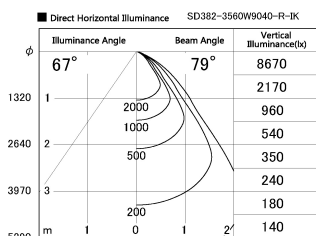

Item no. SD382-3560W9040-R-IK

Series Name: Cylinder Arm Reflector in-track tracklight.(SD382-R-IK)

Installation	Track mount
Type	Reflector type tracklight : Cylinder Arm type
Fixture wattage	36W
Beam angle	79deg
Color Temp.	4000K
CRI	Ra>90
Luminous	3348 lm
Body	Die-castaluminumalloy
Body finish	White
Trim finish	N/A
Reflector finish	N/A
IP Rate	IP20
Light source	COB module
Input Voltage	AC220~240V
Dimming Type	Non-Dimmable
Certificate	CE,CCC
Cut Hole	N/A