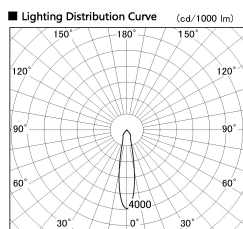

Item no. SD382-2820W9040-R-IK

Series Name: Cylinder Arm Reflector in-track tracklight.(SD382-R-IK)

■ Direct Horizontal Illuminance SD382-2820W9040-R-IK

Illuminance Angle	Beam Angle	Vertical Illuminance (lx)
20°	21°	48280
		12070
		5360
		3020
		1930
		1340
		990
		750

Installation	Track mount
Type	Reflector type tracklight : Cylinder Arm type
Fixture wattage	28W
Beam angle	21deg
Color Temp.	4000K
CRI	Ra>90
Luminous	3043 lm
Body	Die-castaluminumalloy
Body finish	White
Trim finish	N/A
Reflector finish	N/A
IP Rate	IP20
Light source	COB module
Input Voltage	AC220~240V
Dimming Type	Non-Dimmable
Certificate	CE,CCC
Cut Hole	N/A