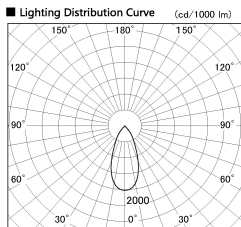

Item no. SD382-2840W9040-R-1K

Series Name: Cylinder Arm Reflector in-track tracklight.(SD382-R-1K)

■ Direct Horizontal Illuminance SD382-2840W9040-R-1K

Illuminance Angle	Beam Angle	Vertical Illuminance (lx)
39°	44°	20040
700	1	5010
1410	2	2230
2120	3	1250
2830	m	800
		560
		410
		310

Installation	Track mount
Type	Reflector type tracklight : Cylinder Arm type
Fixture wattage	28W
Beam angle	44deg
Color Temp.	4000K
CRI	Ra>90
Luminous	3083 lm
Body	Die-castaluminumalloy
Body finish	White
Trim finish	N/A
Reflector finish	N/A
IP Rate	IP20
Light source	COB module
Input Voltage	AC220~240V
Dimming Type	Non-Dimmable
Certificate	CE,CCC
Cut Hole	N/A