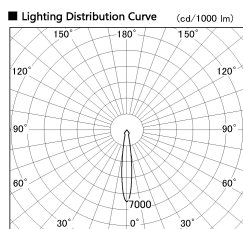

Item no. SD382-2615W9040-R-IK

Series Name: Cylinder Arm Reflector in-track tracklight.(SD382-R-IK)

■ Direct Horizontal Illuminance SD382-2615W9040-R-IK

Illuminance Angle	Beam Angle	Vertical Illuminance(lx)			
14°	15°	62340			
		15580			
		6930			
		3900			
		2490			
730	3	1730			
		1270			
		970			
880	m	1	0	1	2

Installation	Track mount
Type	Reflector type tracklight : Cylinder Arm type
Fixture wattage	24W
Beam angle	15deg
Color Temp.	4000K
CRI	Ra>90
Luminous	2457 lm
Body	Die-castaluminumalloy
Body finish	White
Trim finish	N/A
Reflector finish	N/A
IP Rate	IP20
Light source	COB module
Input Voltage	AC220~240V
Dimming Type	Non-Dimmable
Certificate	CE,CCC
Cut Hole	N/A