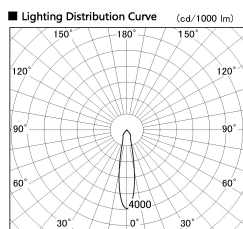

Item no. SD382-2620W9040-R-IK

Series Name: Cylinder Arm Reflector in-track tracklight.(SD382-R-IK)

■ Direct Horizontal Illuminance SD382-2620W9040-R-IK

Illuminance Angle	Beam Angle	Vertical Illuminance(lx)
20°	21°	41760
		10440
		4640
		2610
		1670
		1160
		850
		650

Installation	Track mount
Type	Reflector type tracklight : Cylinder Arm type
Fixture wattage	24W
Beam angle	21deg
Color Temp.	4000K
CRI	Ra>90
Luminous	2632 lm
Body	Die-castaluminumalloy
Body finish	White
Trim finish	N/A
Reflector finish	N/A
IP Rate	IP20
Light source	COB module
Input Voltage	AC220~240V
Dimming Type	Non-Dimmable
Certificate	CE,CCC
Cut Hole	N/A