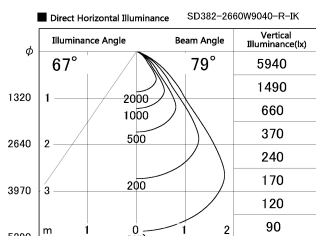

Item no. SD382-2660W9040-R-IK

Series Name: Cylinder Arm Reflector in-track tracklight.(SD382-R-IK)

Installation	Track mount
Type	Reflector type tracklight : Cylinder Arm type
Fixture wattage	24W
Beam angle	79deg
Color Temp.	4000K
CRI	Ra>90
Luminous	2296 lm
Body	Die-castaluminumalloy
Body finish	White
Trim finish	N/A
Reflector finish	N/A
IP Rate	IP20
Light source	COB module
Input Voltage	AC220~240V
Dimming Type	Non-Dimmable
Certificate	CE,CCC
Cut Hole	N/A