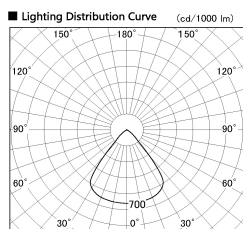

Item no. SD382-2660W9040-R-IK

Series Name: Cylinder Arm Reflector in-track tracklight.(SD382-R-IK)

Installation	Track mount
Type	Reflector type tracklight : Cylinder Arm type
Fixture wattage	24W
Beam angle	79deg
Color Temp.	4000K
CRI	Ra>90
Luminous	2296 lm
Body	Die-castaluminumalloy
Body finish	White
Trim finish	N/A
Reflector finish	N/A
IP Rate	IP20
Light source	COB module
Input Voltage	AC220~240V
Dimming Type	Non-Dimmable
Certificate	CE,CCC
Cut Hole	N/A