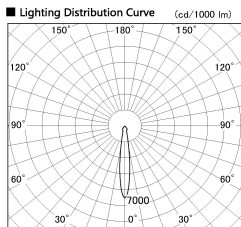

Item no. SD382-2015W9040-R-IK

Series Name: Cylinder Arm Reflector in-track tracklight.(SD382-R-IK)

■ Direct Horizontal Illuminance SD382-2015W9040-R-IK

Beam Angle	Vertical Illuminance (lx)
14°	52390
15°	13100
20000	5820
10000	3270
5000	2100
2000	1460
1070	1070
820	820

Installation	Track mount
Type	Reflector type tracklight : Cylinder Arm type
Fixture wattage	21W
Beam angle	15deg
Color Temp.	4000K
CRI	Ra>90
Luminous	2065 lm
Body	Die-castaluminumalloy
Body finish	White
Trim finish	N/A
Reflector finish	N/A
IP Rate	IP20
Light source	COB module
Input Voltage	AC220~240V
Dimming Type	Non-Dimmable
Certificate	CE,CCC
Cut Hole	N/A