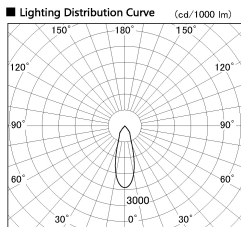

Item no. SD382-2030W9040-R-IK

Series Name: Cylinder Arm Reflector in-track tracklight.(SD382-R-IK)

■ Direct Horizontal Illuminance SD382-2030W9040-R-IK

Illuminance Angle	Beam Angle	Vertical Illuminance (lx)
30°	32°	20940
		5240
		2330
		1310
		840
		580
		430
		330

Installation	Track mount
Type	Reflector type tracklight : Cylinder Arm type
Fixture wattage	21W
Beam angle	32deg
Color Temp.	4000K
CRI	Ra>90
Luminous	2243 lm
Body	Die-castaluminumalloy
Body finish	White
Trim finish	N/A
Reflector finish	N/A
IP Rate	IP20
Light source	COB module
Input Voltage	AC220~240V
Dimming Type	Non-Dimmable
Certificate	CE,CCC
Cut Hole	N/A