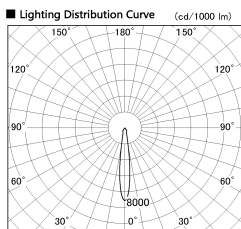

Item no. SD382-2515W9040-R-IK

Series Name: Cylinder Arm Reflector in-track tracklight.(SD382-R-IK)

■ Direct Horizontal Illuminance SD382-2515W9040-R-IK

φ	Illuminance Angle	Beam Angle	Vertical Illuminance(lx)
240	14°	15°	57130
480			14280
730			6350
980			3570
			2290
			1590
			1170
			890

Installation	Track mount
Type	Reflector type tracklight : Cylinder Arm type
Fixture wattage	24W
Beam angle	15deg
Color Temp.	4000K
CRI	Ra>90
Luminous	1950 lm
Body	Die-castaluminumalloy
Body finish	White
Trim finish	N/A
Reflector finish	N/A
IP Rate	IP20
Light source	COB module
Input Voltage	AC220~240V
Dimming Type	Non-Dimmable
Certificate	CE,CCC
Cut Hole	N/A