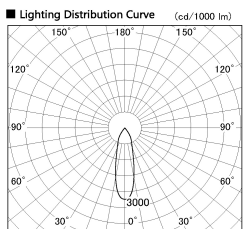

Item no. SD382-2530W9040-R-IK

Series Name: Cylinder Arm Reflector in-track tracklight.(SD382-R-IK)

■ Direct Horizontal Illuminance SD382-2530W9040-R-IK

Illuminance Angle	Beam Angle	Vertical Illuminance(lx)
26°	28°	25500
1		6380
		2830
920	2	1590
		1020
1380	3	710
		520
1840	m	400

Installation	Track mount
Type	Reflector type tracklight : Cylinder Arm type
Fixture wattage	24W
Beam angle	28deg
Color Temp.	4000K
CRI	Ra>90
Luminous	2364 lm
Body	Die-castaluminumalloy
Body finish	White
Trim finish	N/A
Reflector finish	N/A
IP Rate	IP20
Light source	COB module
Input Voltage	AC220~240V
Dimming Type	Non-Dimmable
Certificate	CE,CCC
Cut Hole	N/A