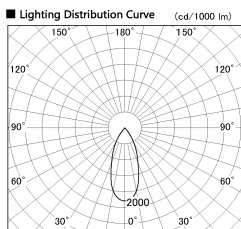

Item no. SD382-2540W9040-R-IK

Series Name: Cylinder Arm Reflector in-track tracklight.(SD382-R-IK)

Installation	Track mount
Type	Reflector type tracklight : Cylinder Arm type
Fixture wattage	24W
Beam angle	40deg
Color Temp.	4000K
CRI	Ra>90
Luminous	2423 lm
Body	Die-castaluminumalloy
Body finish	White
Trim finish	N/A
Reflector finish	N/A
IP Rate	IP20
Light source	COB module
Input Voltage	AC220~240V
Dimming Type	Non-Dimmable
Certificate	CE,CCC
Cut Hole	N/A