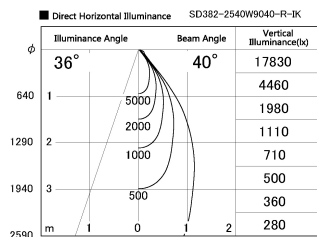

Item no. SD382-2540W9040-R-IK

Series Name: Cylinder Arm Reflector in-track tracklight.(SD382-R-IK)

Installation	Track mount
Type	Reflector type tracklight : Cylinder Arm type
Fixture wattage	24W
Beam angle	40deg
Color Temp.	4000K
CRI	Ra>90
Luminous	2423 lm
Body	Die-castaluminumalloy
Body finish	White
Trim finish	N/A
Reflector finish	N/A
IP Rate	IP20
Light source	COB module
Input Voltage	AC220~240V
Dimming Type	Non-Dimmable
Certificate	CE,CCC
Cut Hole	N/A