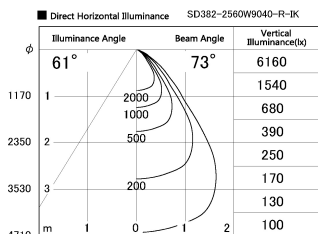

Item no. SD382-2560W9040-R-IK

Series Name: Cylinder Arm Reflector in-track tracklight.(SD382-R-IK)

Installation	Track mount
Type	Reflector type tracklight : Cylinder Arm type
Fixture wattage	24W
Beam angle	73deg
Color Temp.	4000K
CRI	Ra>90
Luminous	2021 lm
Body	Die-castaluminumalloy
Body finish	White
Trim finish	N/A
Reflector finish	N/A
IP Rate	IP20
Light source	COB module
Input Voltage	AC220~240V
Dimming Type	Non-Dimmable
Certificate	CE,CCC
Cut Hole	N/A