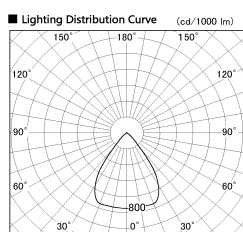

Item no. SD382-2560W9040-R-IK

Series Name: Cylinder Arm Reflector in-track tracklight.(SD382-R-IK)

Installation	Track mount
Type	Reflector type tracklight : Cylinder Arm type
Fixture wattage	24W
Beam angle	73deg
Color Temp.	4000K
CRI	Ra>90
Luminous	2021 lm
Body	Die-castaluminumalloy
Body finish	White
Trim finish	N/A
Reflector finish	N/A
IP Rate	IP20
Light source	COB module
Input Voltage	AC220~240V
Dimming Type	Non-Dimmable
Certificate	CE,CCC
Cut Hole	N/A