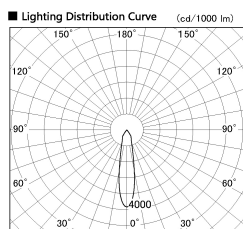

Item no. SD382-0820W9040-R-IK

Series Name: Cylinder Arm Reflector in-track tracklight.(SD382-R-IK)

■ Direct Horizontal Illuminance SD382-0820W9040-R-IK

Illuminance Angle	Beam Angle	Vertical Illuminance (lx)
20°	21°	10830
1		2710
		1200
		680
		430
		300
		220
1410 m		170

Installation	Track mount
Type	Reflector type tracklight : Cylinder Arm type
Fixture wattage	7.5W
Beam angle	21deg
Color Temp.	4000K
CRI	Ra>90
Luminous	697 lm
Body	Die-castaluminumalloy
Body finish	White
Trim finish	N/A
Reflector finish	N/A
IP Rate	IP20
Light source	COB module
Input Voltage	AC220~240V
Dimming Type	Non-Dimmable
Certificate	CE,CCC
Cut Hole	N/A