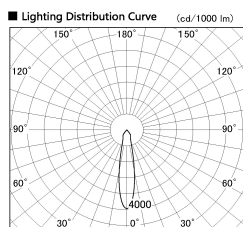

Item no. SD382-3520B9027-R-IK

Series Name: Cylinder Arm Reflector in-track tracklight.(SD382-R-IK)

Installation	Track mount
Type	Reflector type tracklight : Cylinder Arm type
Fixture wattage	36W
Beam angle	21deg
Color Temp.	2700K
CRI	Ra>90
Luminous	3747 lm
Body	Die-castaluminumalloy
Body finish	Black
Trim finish	N/A
Reflector finish	N/A
IP Rate	IP20
Light source	COB module
Input Voltage	AC220~240V
Dimming Type	Non-Dimmable
Certificate	CE,CCC
Cut Hole	N/A