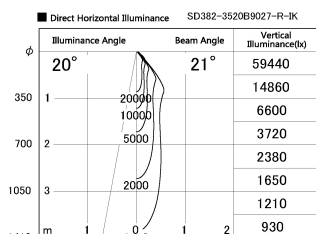

Item no. SD382-3520B9027-R-IK

Series Name: Cylinder Arm Reflector in-track tracklight.(SD382-R-IK)

Installation	Track mount
Type	Reflector type tracklight : Cylinder Arm type
Fixture wattage	36W
Beam angle	21deg
Color Temp.	2700K
CRI	Ra>90
Luminous	3747 lm
Body	Die-castaluminumalloy
Body finish	Black
Trim finish	N/A
Reflector finish	N/A
IP Rate	IP20
Light source	COB module
Input Voltage	AC220~240V
Dimming Type	Non-Dimmable
Certificate	CE,CCC
Cut Hole	N/A