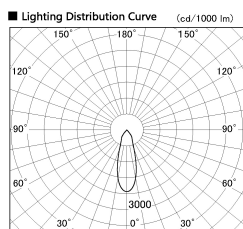

Item no. SD382-3530B9027-R-IK

Series Name: Cylinder Arm Reflector in-track tracklight.(SD382-R-IK)

Installation	Track mount
Type	Reflector type tracklight : Cylinder Arm type
Fixture wattage	36W
Beam angle	32deg
Color Temp.	2700K
CRI	Ra>90
Luminous	3797 lm
Body	Die-castaluminumalloy
Body finish	Black
Trim finish	N/A
Reflector finish	N/A
IP Rate	IP20
Light source	COB module
Input Voltage	AC220~240V
Dimming Type	Non-Dimmable
Certificate	CE,CCC
Cut Hole	N/A