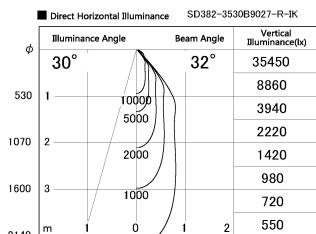

Item no. SD382-3530B9027-R-IK

Series Name: Cylinder Arm Reflector in-track tracklight.(SD382-R-IK)

Installation	Track mount
Type	Reflector type tracklight : Cylinder Arm type
Fixture wattage	36W
Beam angle	32deg
Color Temp.	2700K
CRI	Ra>90
Luminous	3797 lm
Body	Die-castaluminumalloy
Body finish	Black
Trim finish	N/A
Reflector finish	N/A
IP Rate	IP20
Light source	COB module
Input Voltage	AC220~240V
Dimming Type	Non-Dimmable
Certificate	CE,CCC
Cut Hole	N/A