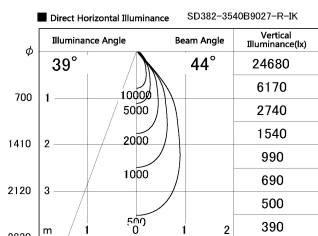

Item no. SD382-3540B9027-R-IK

Series Name: Cylinder Arm Reflector in-track tracklight.(SD382-R-IK)

Installation	Track mount
Type	Reflector type tracklight : Cylinder Arm type
Fixture wattage	36W
Beam angle	44deg
Color Temp.	2700K
CRI	Ra>90
Luminous	3796 lm
Body	Die-castaluminumalloy
Body finish	Black
Trim finish	N/A
Reflector finish	N/A
IP Rate	IP20
Light source	COB module
Input Voltage	AC220~240V
Dimming Type	Non-Dimmable
Certificate	CE,CCC
Cut Hole	N/A