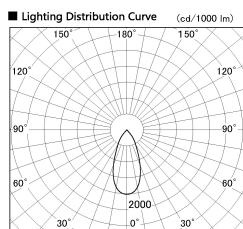

Item no. SD382-3540B9027-R-IK

Series Name: Cylinder Arm Reflector in-track tracklight.(SD382-R-IK)

Installation	Track mount
Type	Reflector type tracklight : Cylinder Arm type
Fixture wattage	36W
Beam angle	44deg
Color Temp.	2700K
CRI	Ra>90
Luminous	3796 lm
Body	Die-castaluminumalloy
Body finish	Black
Trim finish	N/A
Reflector finish	N/A
IP Rate	IP20
Light source	COB module
Input Voltage	AC220~240V
Dimming Type	Non-Dimmable
Certificate	CE,CCC
Cut Hole	N/A